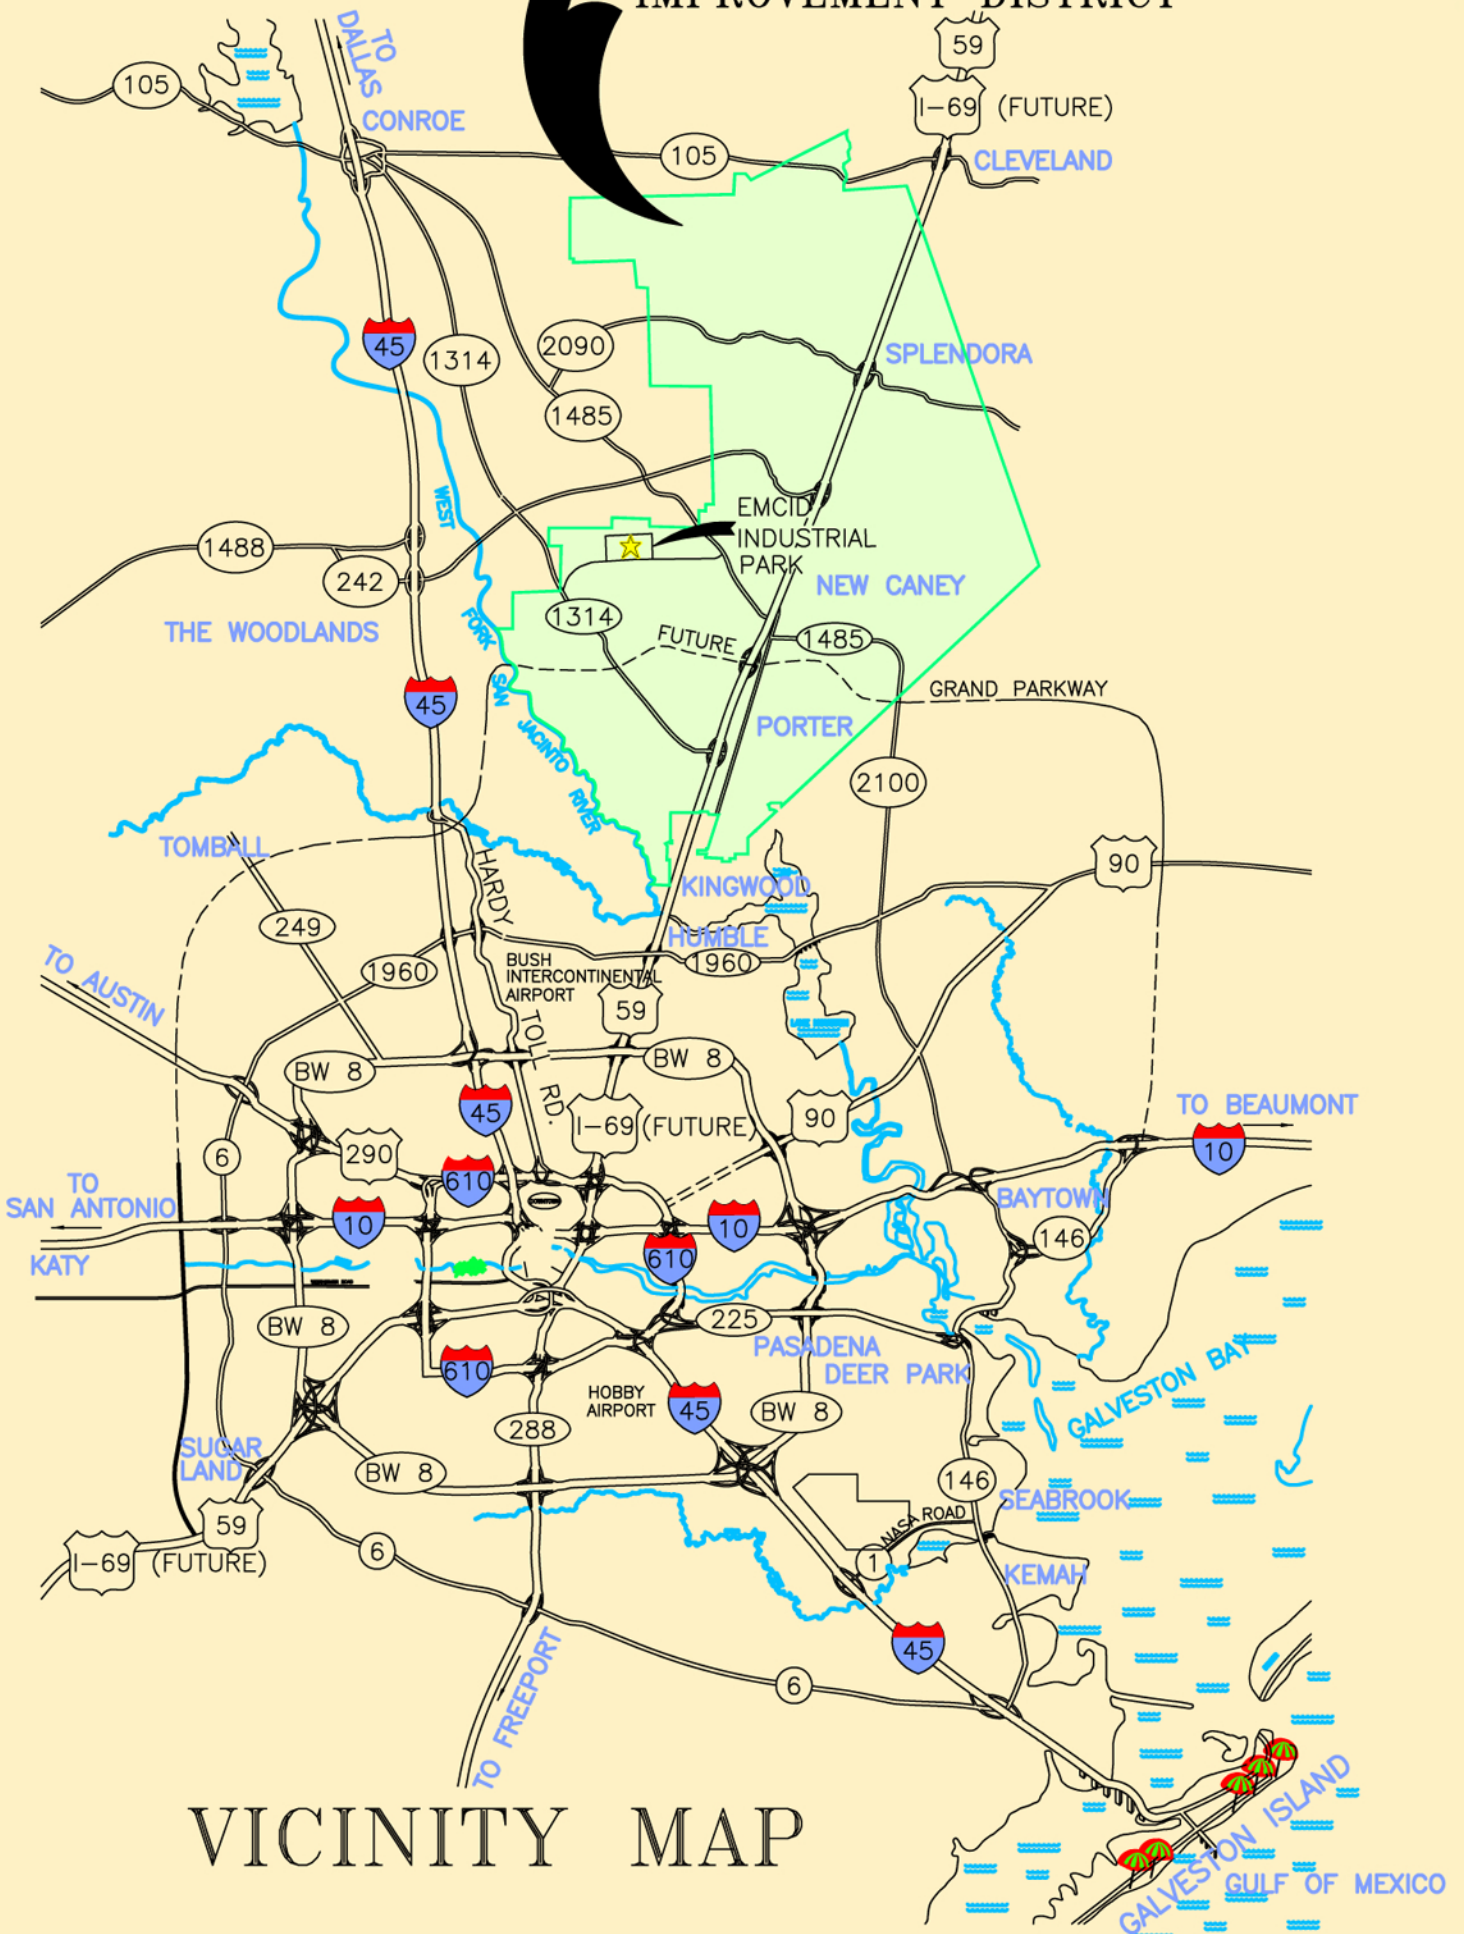

# EAST MONTGOMERY COUNTY IMPROVEMENT DISTRICT

VICINITY MAP